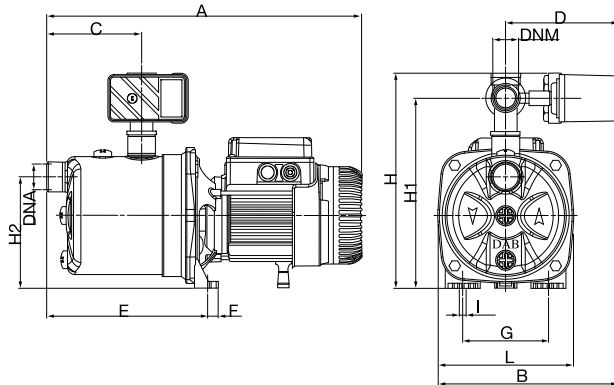

Receiver

Society
Reference
Address
Phone
Fax
E-mail

From

White International Pty Ltd
52-60 Ashford Avenue, Milperra, NSW, 2214
-
-
pumpsales@whiteint.com.au

Item n° :

102642040

Model :

JETINOX 102 M-P

Pump data

Pressure rating : 8 bar (800 kPa)
Min. fluid temperature : 0 °C
Max. fluid temperature : 35 °C
Max. Temperature operating : 40 °C

Priming capacity :

H	m	2	3	4	5	6	7	8	9
Q	m³/h	3.06	2.82	2.46	2.28	2.04	1.68	1.38	1.08

Requested data

Flow : 0.00 m³/h
Head : 0.00 m
Fluid : Water, pure
Fluid Temperature : 20 °C
Density : 0.9983 kg/dm³
Kinematic viscosity : 1.005 mm²/s
Vapor pressure : 2.34 kPa

Hydraulic data (duty point)

Flow :
Head :

Materials

Pump body	AISI 304 X5 Cr Ni 1810 UNI 6900/71
Impeller	Technopoly mer A
Shaft with rotor	AISI 303 X10 CrNiS 1809 UNI 6900/71
OR ring	NBR Rubber
Diffuser	Technopoly mer A
Mechanical seal	Carbon/Ceramic
Disc seal	AISI 304 X5 Cr Ni 1810 UNI 6900/71

Curve tolerance according to ISO 9906

Motor data

Motor brand : DAB
Nominal power P2: 0.75 kW
Rated speed: 2800 1/min
Rated voltage : 1~ 220-240 V 50 Hz
Nominal current : 5.1 A
Degree of protection : IP 44

Dimensions in

mm

A	424	DNA	1" G	G	111	I	9
B	232	DNM	1" G	H	276	L	174
C	122	E	207	H1	244		
D	145	F	14	H2	144		

Weight : 11 kg

Pump connection

Suction side 1" G / 8 bar (800 kPa)
Discharge side 1" G / 8 bar (800 kPa)