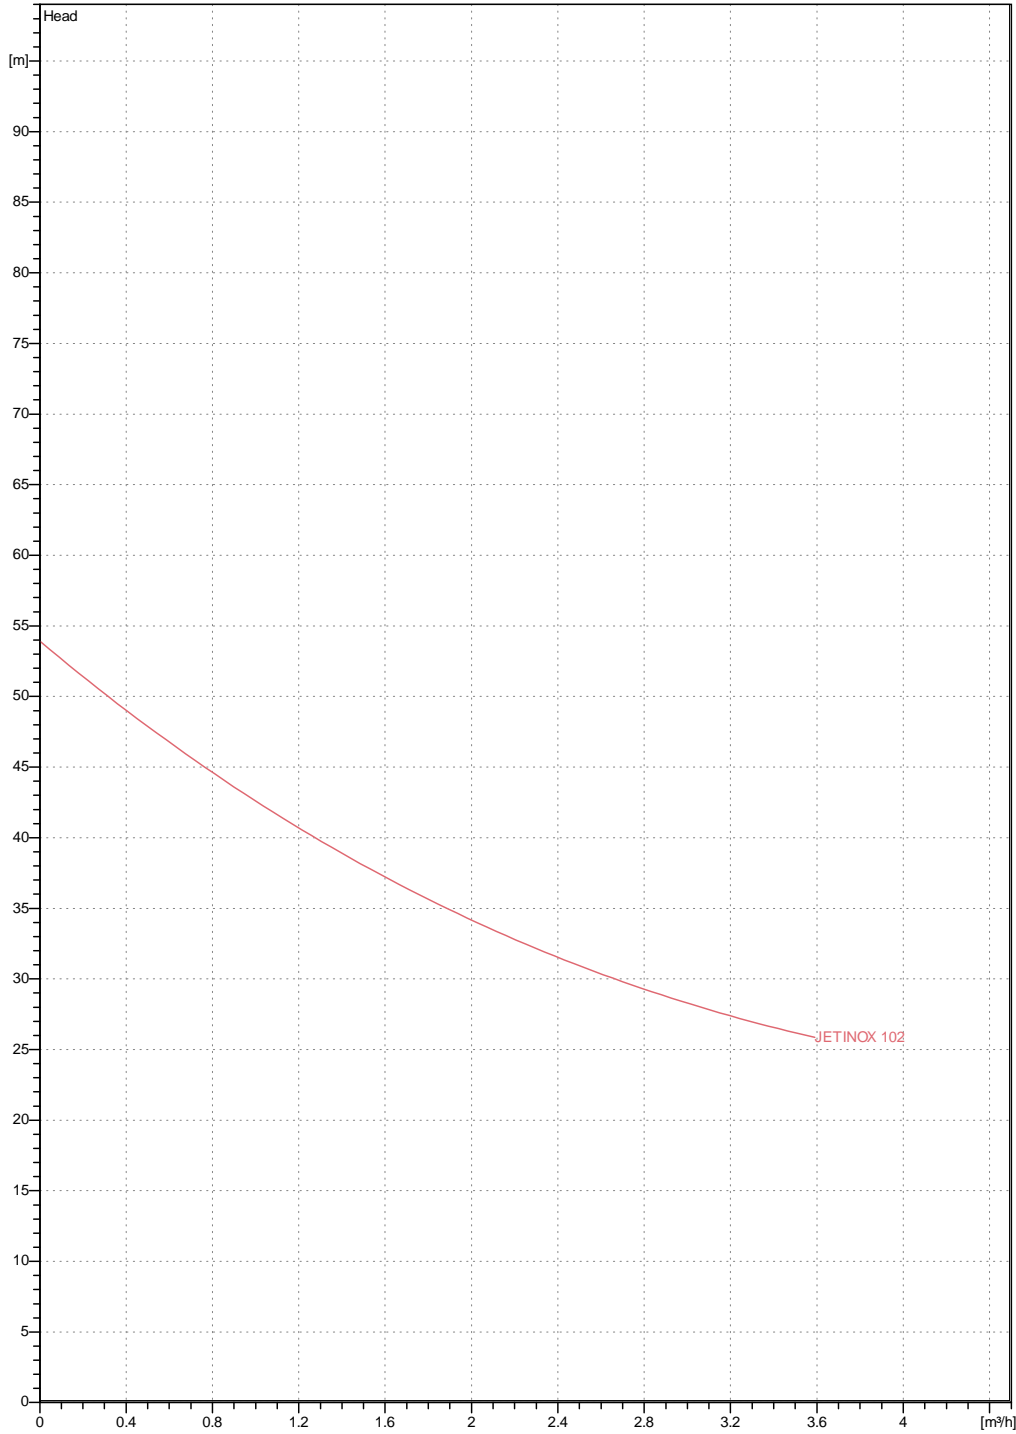

PERFORMANCE CURVES

2014-07-10

Page 2 / 3

DAB PUMPS S.p.A.
Via Marco Polo, 14 - 35035 Mestrino (PD), Italy
Tel. +39 049 5125000 - Fax +39 049 5125950
www.dabpumps.com

Society Reference Address Phone Fax E-mail	Receiver	From
		White International Pty Ltd . 52-60 Ashford Avenue, Milperra, NSW, 2214 - - pumpsales@whiteint.com.au

JETINOX 102 M-P

Curve tolerance according to ISO 9906

Hydraulic data (duty point)

Suction side 1 " G 8 bar (800 kPa)	Discharge side 1 " G 8 bar (800 kPa)	Flow : 0 m³/h	Head : 0 m	Rated speed: 2800 1/min
Project	Project ID	Created by	Created on 2014-07-10