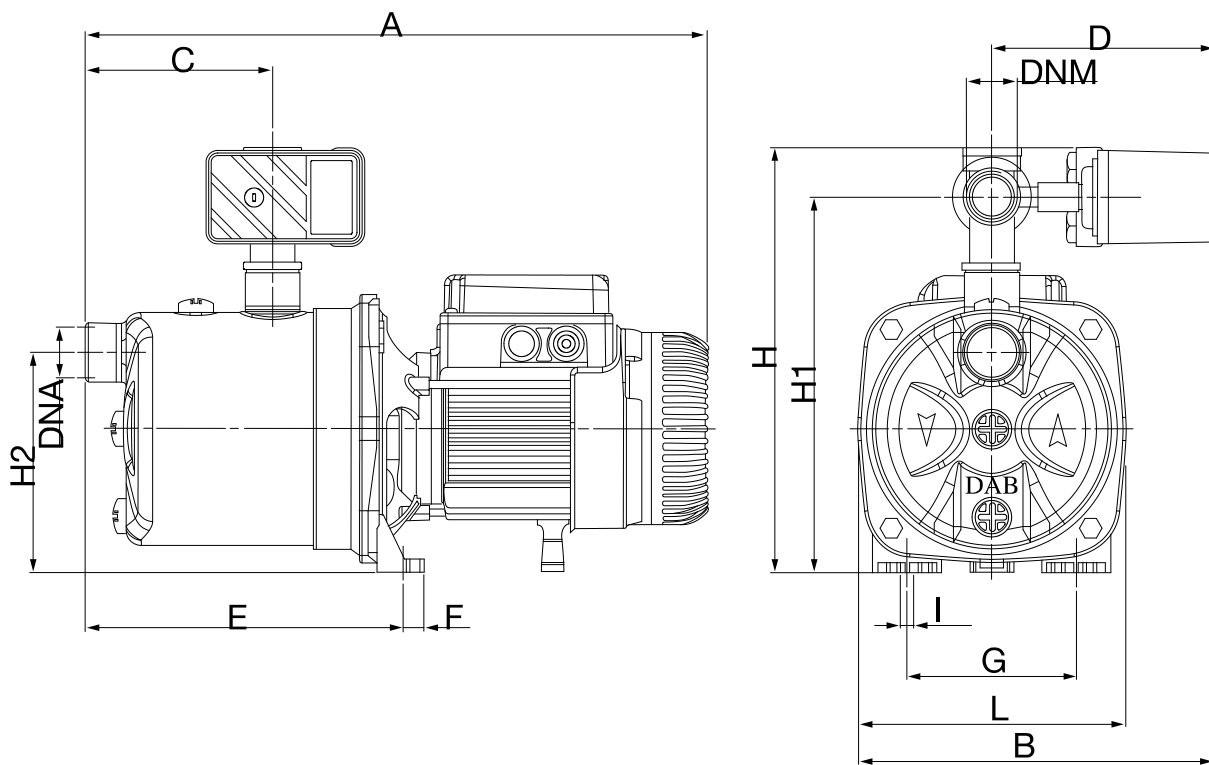

Dimensions in
mm

A	424	DNA	1" G	G	111	I	9
B	232	DNM	1" G	H	276	L	174
C	122	E	207	H1	244		
D	145	F	14	H2	144		

Weight : 11 kg

Pump connection

 Suction side 1" G / 8 bar (800 kPa)
 Discharge side 1" G / 8 bar (800 kPa)

JETINOX 102 M-P

Curve tolerance according to ISO 9906

Hydraulic data (duty point)

Suction side 1 " G 8 bar (800 kPa)	Discharge side 1 " G 8 bar (800 kPa)	Flow : 0 m³/h	Head : 0 m	Rated speed: 2800 1/min
Project	Project ID	Created by	Created on 2014-07-10	

Receiver
From

 Society
 Reference
 Address
 Phone
 Fax
 E-mail

 White International Pty Ltd
 .
 52-60 Ashford Avenue, Milperra, NSW, 2214
 .
 .
 pumpsales@whiteint.com.au

JETINOX 102 M-P

Dimensions in mm

1	A	424	H1	244		
2	B	232	H2	144		
3	C	122	I	9		
4	D	145	L	174		
5	DNA	1" G				
6	DNM	1" G				
7	E	207				
8	F	14				
9	G	111				
10	H	276				