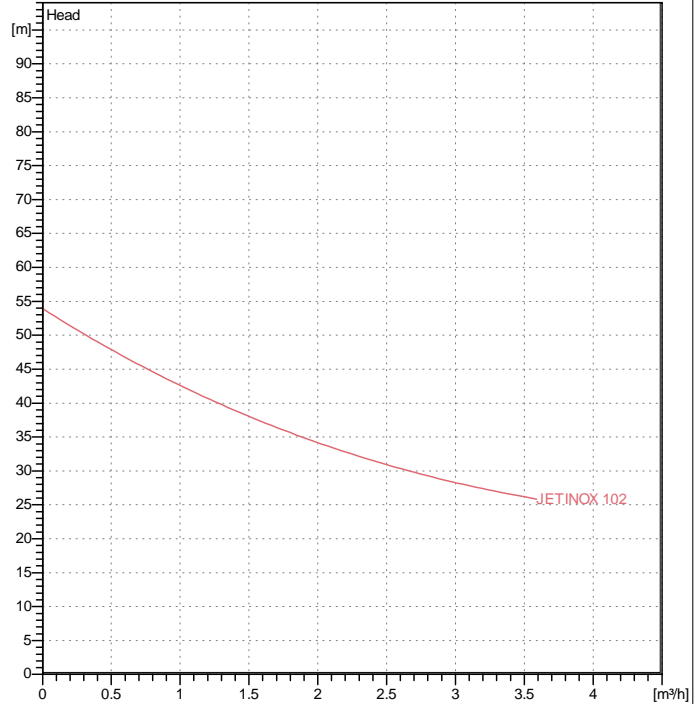

Receiver

Society
Reference
Address
Phone
Fax
E-mail

From

White International Pty Ltd
52-60 Ashford Avenue, Milperra, NSW, 2214
-
-
pumpsales@whiteint.com.au

Item n° :

102642040

Model :

JETINOX 102 M-P

Pump data

Pressure rating : 8 bar (800 kPa)
Min. fluid temperature : 0 °C
Max. fluid temperature : 35 °C
Max. Temperature operating : 40 °C

Priming capacity :

H	m	2	3	4	5	6	7	8	9
Q	m³/h	3.06	2.82	2.46	2.28	2.04	1.68	1.38	1.08

Requested data

Flow : 0.00 m³/h
Head : 0.00 m
Fluid : Water, pure
Fluid Temperature : 20 °C
Density : 0.9983 kg/dm³
Kinematic viscosity : 1.005 mm²/s
Vapor pressure : 2.34 kPa

Hydraulic data (duty point)

Flow :
Head :

Materials

Pump body	AISI 304 X5 Cr Ni 1810 UNI 6900/71
Impeller	Technopoly mer A
Shaft with rotor	AISI 303 X10 CrNiS 1809 UNI 6900/71
OR ring	NBR Rubber
Diffuser	Technopoly mer A
Mechanical seal	Carbon/Ceramic
Disc seal	AISI 304 X5 Cr Ni 1810 UNI 6900/71

Curve tolerance according to ISO 9906

Motor data

Motor brand : DAB
Nominal power P2: 0.75 kW
Rated speed: 2800 1/min
Rated voltage : 1~ 220-240 V 50 Hz
Nominal current : 5.1 A
Degree of protection : IP 44

Dimensions in

mm

A	424	DNA	1" G	G	111	I	9
B	232	DNM	1" G	H	276	L	174
C	122	E	207	H1	244		
D	145	F	14	H2	144		

Weight : 11 kg

Pump connection

Suction side 1" G / 8 bar (800 kPa)
Discharge side 1" G / 8 bar (800 kPa)